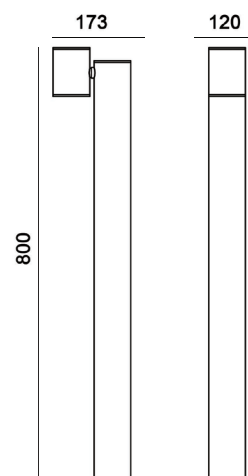

TECHNICAL DATA

TYPE

Professional LED for Exterior Lighting.

PRO	CRI ≥ 80	
IP54		L°
AC85-265V 50/60Hz		50000h

Model:	Diluce Single
Format:	Round
Location:	Exterior
Wattage:	-
Materials:	Aluminium
Led Color:	3000K / 4000K / 6500K
Product Dimension:	800*173*120mm
IP Code:	54
Fixation:	Surface
CRI :	80
Lumen Output:	-
Frequency:	50/60 Hz
Beam Angle:	L°

DIMENSION DRAW

OUTDOOR